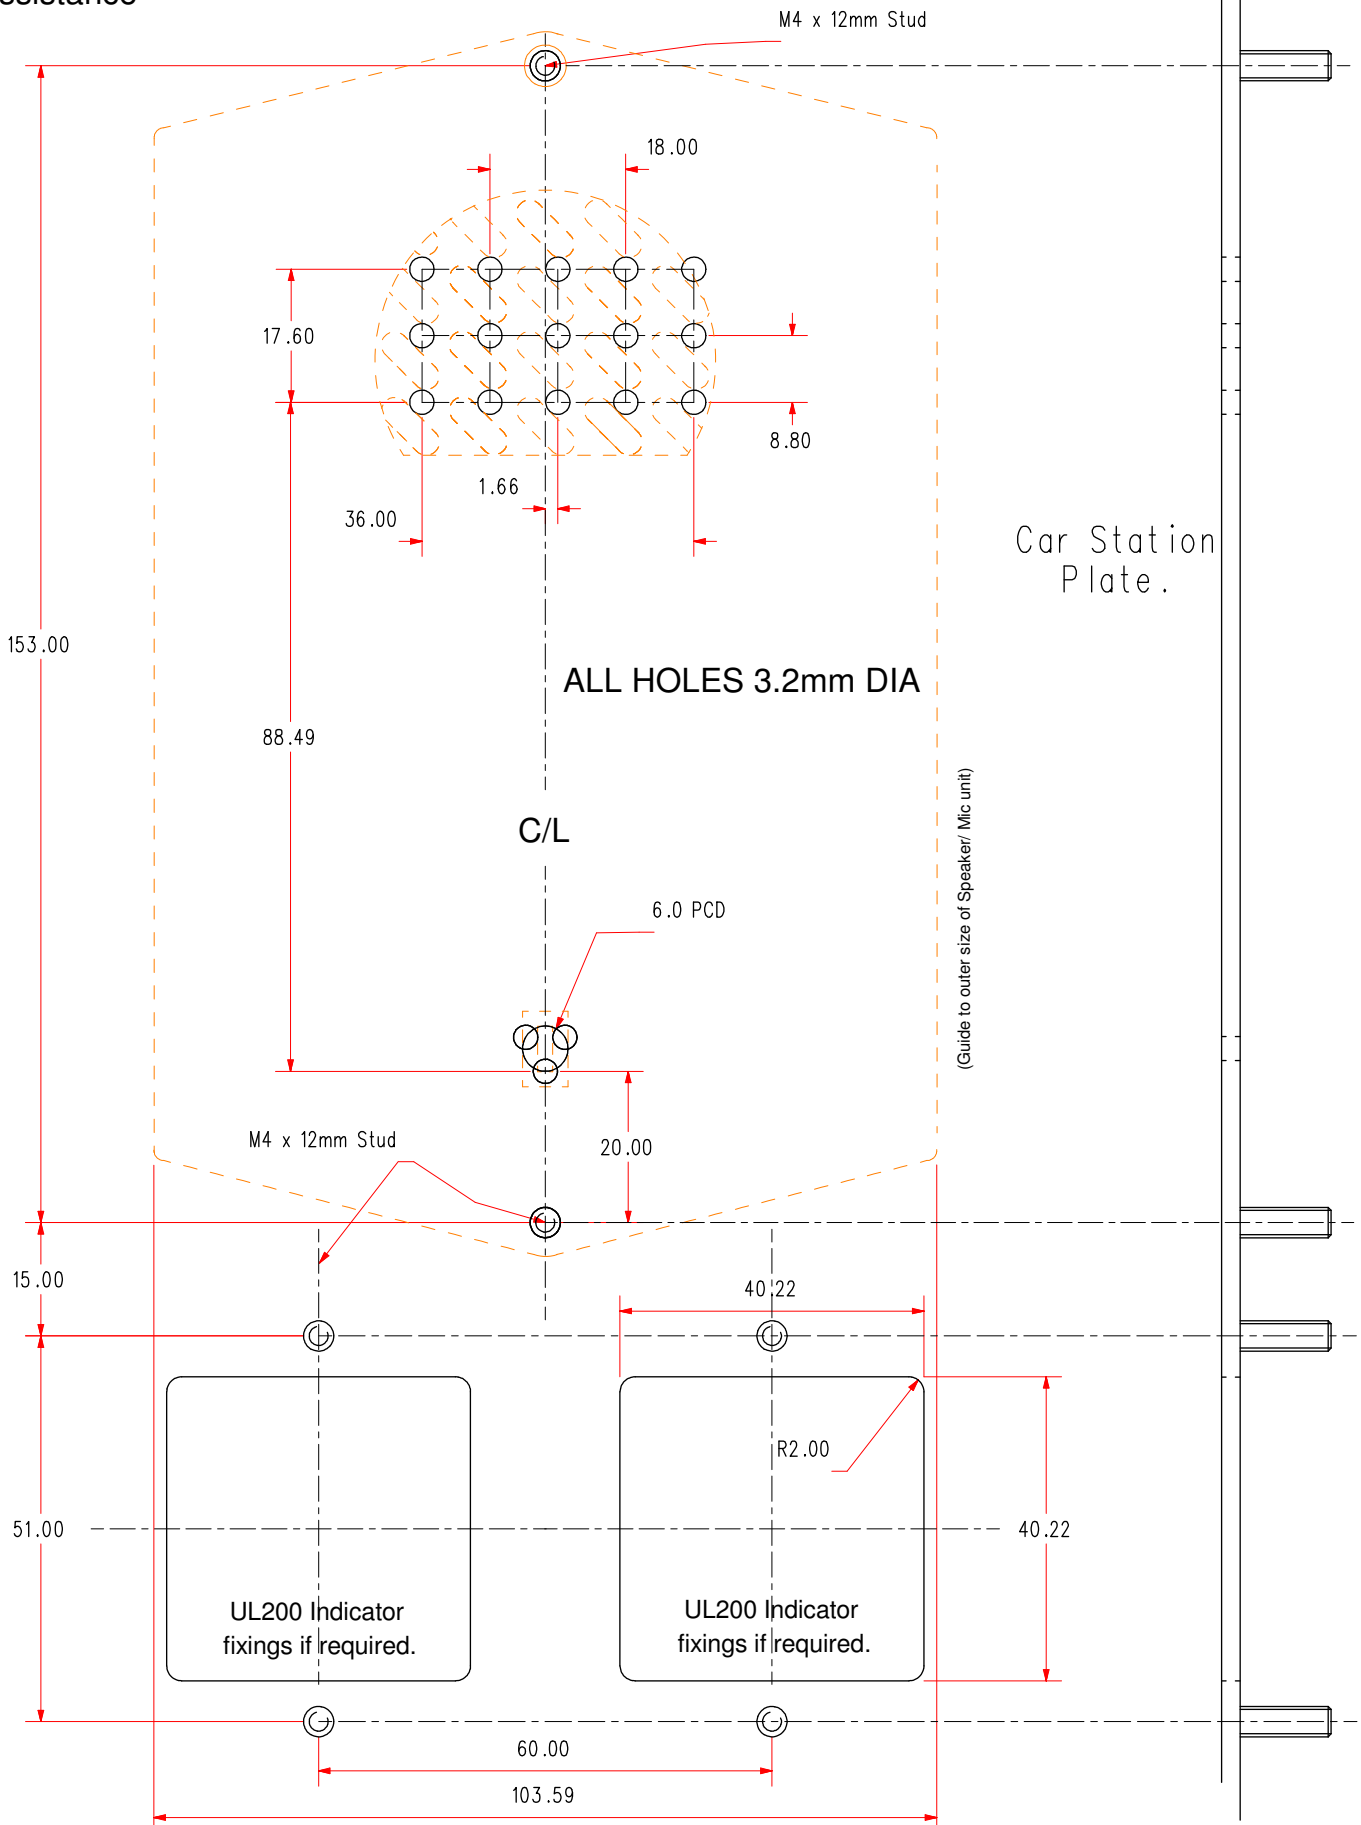

# Hole and Stud detail for emFONE DCT-LX5/SLX & UL200 Mounting.

Note. Sample engraved text  
 "Press Alarm button for 3 seconds  
 for Assistance"

Front View

Remove all burrs and sharp edges  
 Tolerances to be +/- 0.25mm  
 All dimensions shown in mm

DRG No: emFONE\_SLX\_mount\_det.dwg  
 TITLE: Hole/stud detail for emfone speaker/mic & UL200 Indicators mounting.